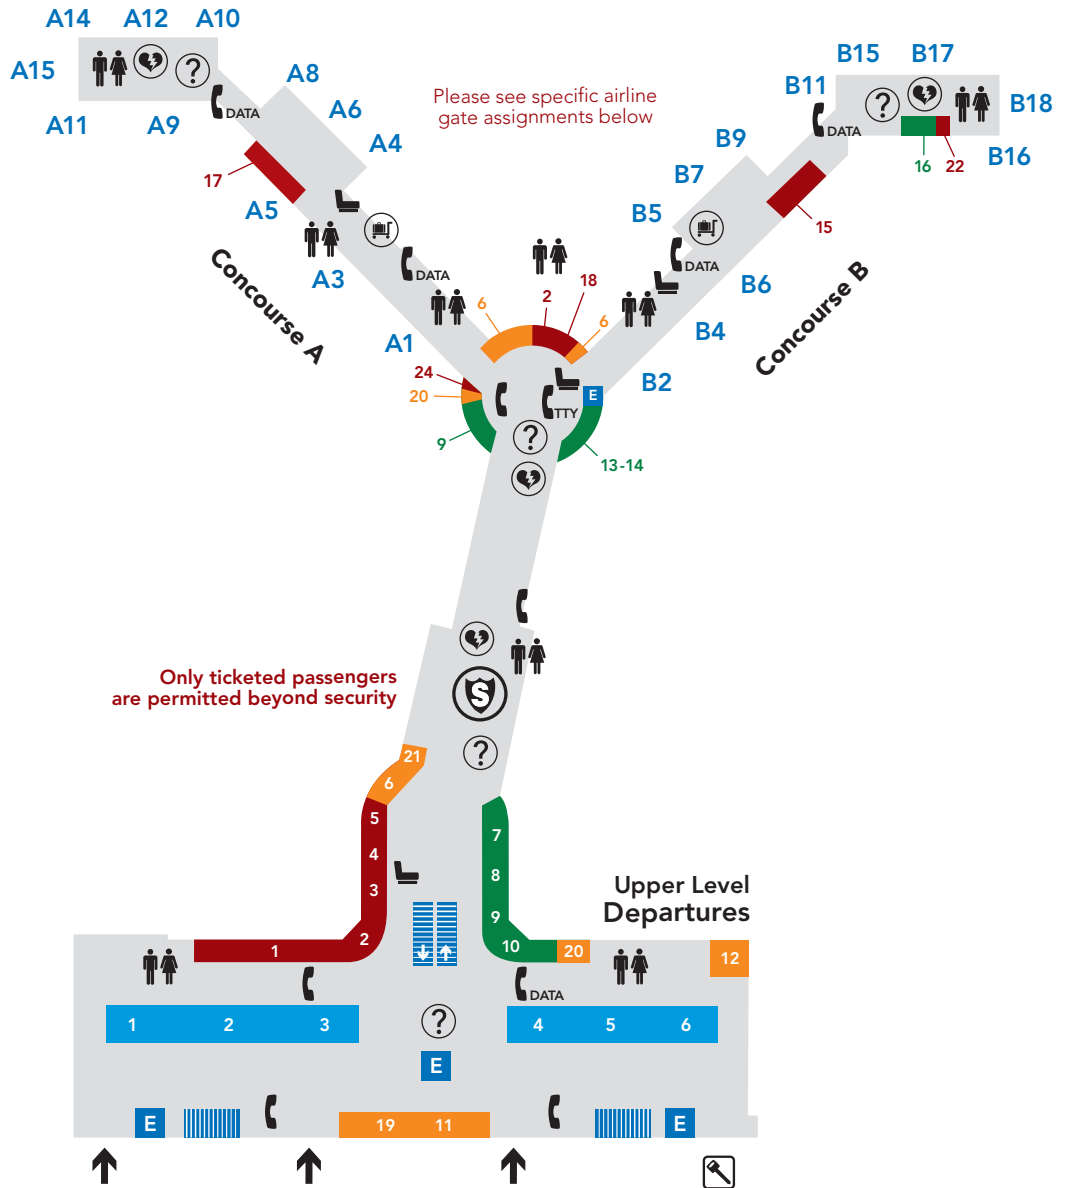

# KEY

- Automatic Electronic Defibrillator
- Baggage Carts
- Baggage Claim
- Flight Information
- Information Booth
- Massage Chair
- Phone
- Restrooms
- Security Checkpoint
- Service Animal & Pet Relief Area
- Valet Parking
- Food/Drink
- Services
- Shopping
- Ticketing
- Rental Cars
- Lost Baggage Claim
- Elevator
- Escalator/Stairs

## GATE ASSIGNMENTS

- |             |               |
|-------------|---------------|
| American    | A14           |
| Continental | A9, A11       |
| Delta       | A1, A3, A5    |
| Midwest     | A14           |
| Southwest   | B11, B15, B17 |
| United      | B2            |
| US Airways  | B4, B6, B16   |

## TICKETING COUNTERS

- 1 American Midwest
- 2 Continental
- 3 Delta
- 4 Southwest
- 5 United
- 6 US Airways

## SERVICES

- 6 Young's Shoe Service
- 11 5/3 Bank
- 12 Fort Knox Reception Room
- 19 Automatic Teller Machine
- 20 Game Room
- 21 24-Hour Flowers Vending