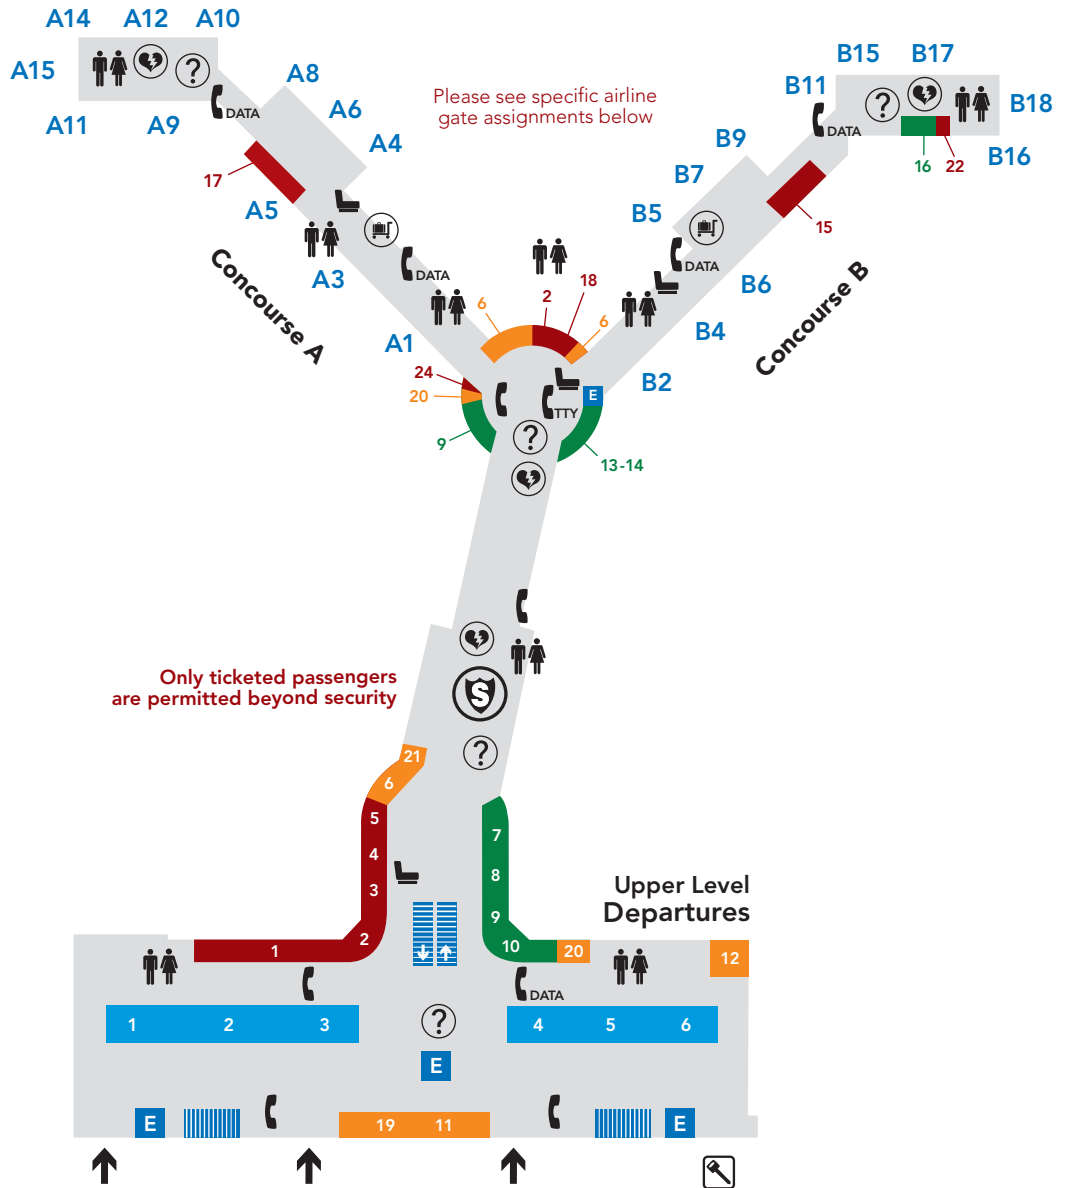

# KEY

- Automatic Electronic Defibrillator
- Baggage Carts
- Baggage Claim
- Flight Information
- Information Booth
- Massage Chair
- Phone
- Restrooms
- Security Checkpoint
- Service Animal & Pet Relief Area
- Valet Parking
- Food/Drink
- Services
- Shopping
- Ticketing
- Rental Cars
- Lost Baggage Claim
- Elevator
- Escalator/Stairs

## GATE ASSIGNMENTS

- |             |               |
|-------------|---------------|
| American    | A14           |
| Continental | A9, A11       |
| Delta       | A1, A3, A5    |
| Midwest     | A14           |
| Southwest   | B11, B15, B17 |
| United      | B2            |
| US Airways  | B4, B6, B16   |

## TICKETING COUNTERS

- 1 Southwest
- 2 American/Midwest
- 3 Delta
- 4 US Airways
- 5 United
- 6 Continental

## SERVICES

- 6 Young's Shoe Service
- 11 5/3 Bank
- 12 Fort Knox Reception Room
- 19 Automatic Teller Machine
- 20 Game Room
- 21 24-Hour Flowers Vending