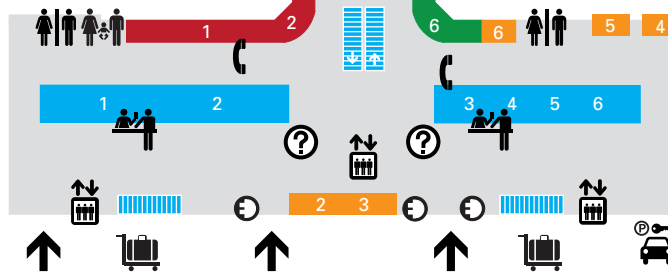

## Key

- Flight Information
- Information Center
- Baggage Claim
- Baggage Carts
- Security Checkpoint
- Automatic Electronic Defibrillator
- Restrooms
- Family/Lactation Restroom
- Phone
- Valet Parking
- Food/Drink
- Services
- Shopping
- Ticketing
- Rental Cars
- Lost Baggage Claim
- Elevator
- Escalator/Stairs
- Charging Station
- Pet Relief

## Upper Level DEPARTURES

## Lower Level ARRIVALS

Rental Car Lot

Connecting tunnel to Parking Garage and Surface Lot