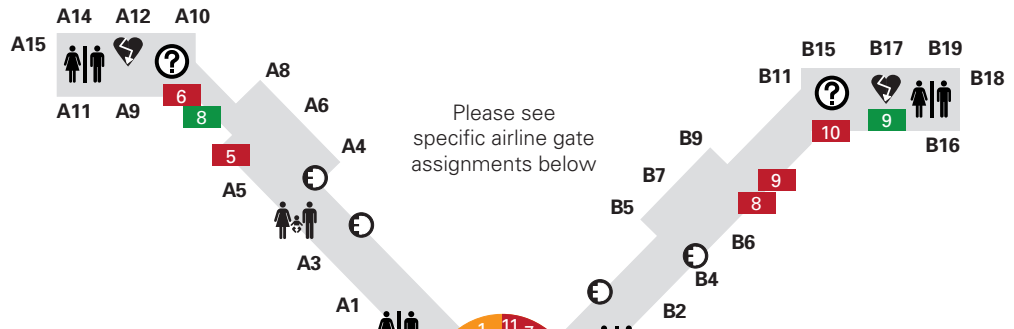

Louisville International Airport Terminal Map

Key

- Flight Information
- Information Center
- Baggage Claim
- Baggage Carts
- Security Checkpoint
- Automatic Electronic Defibrillator
- Restrooms
- Family/Lactation Restroom
- Phone
- Valet Parking
- Food/Drink
- Services
- Shopping
- Ticketing
- Rental Cars
- Lost Baggage Claim
- Elevator
- Escalator/Stairs
- Charging Station
- Pet Relief

Concourse A GATE ASSIGNMENTS

- Delta A1, A3, A5
- OneJet A9
- Allegiant A10
- United A14, A15

Concourse B GATE ASSIGNMENTS

- Southwest B15, B17
- American B4, B6, B16, B18