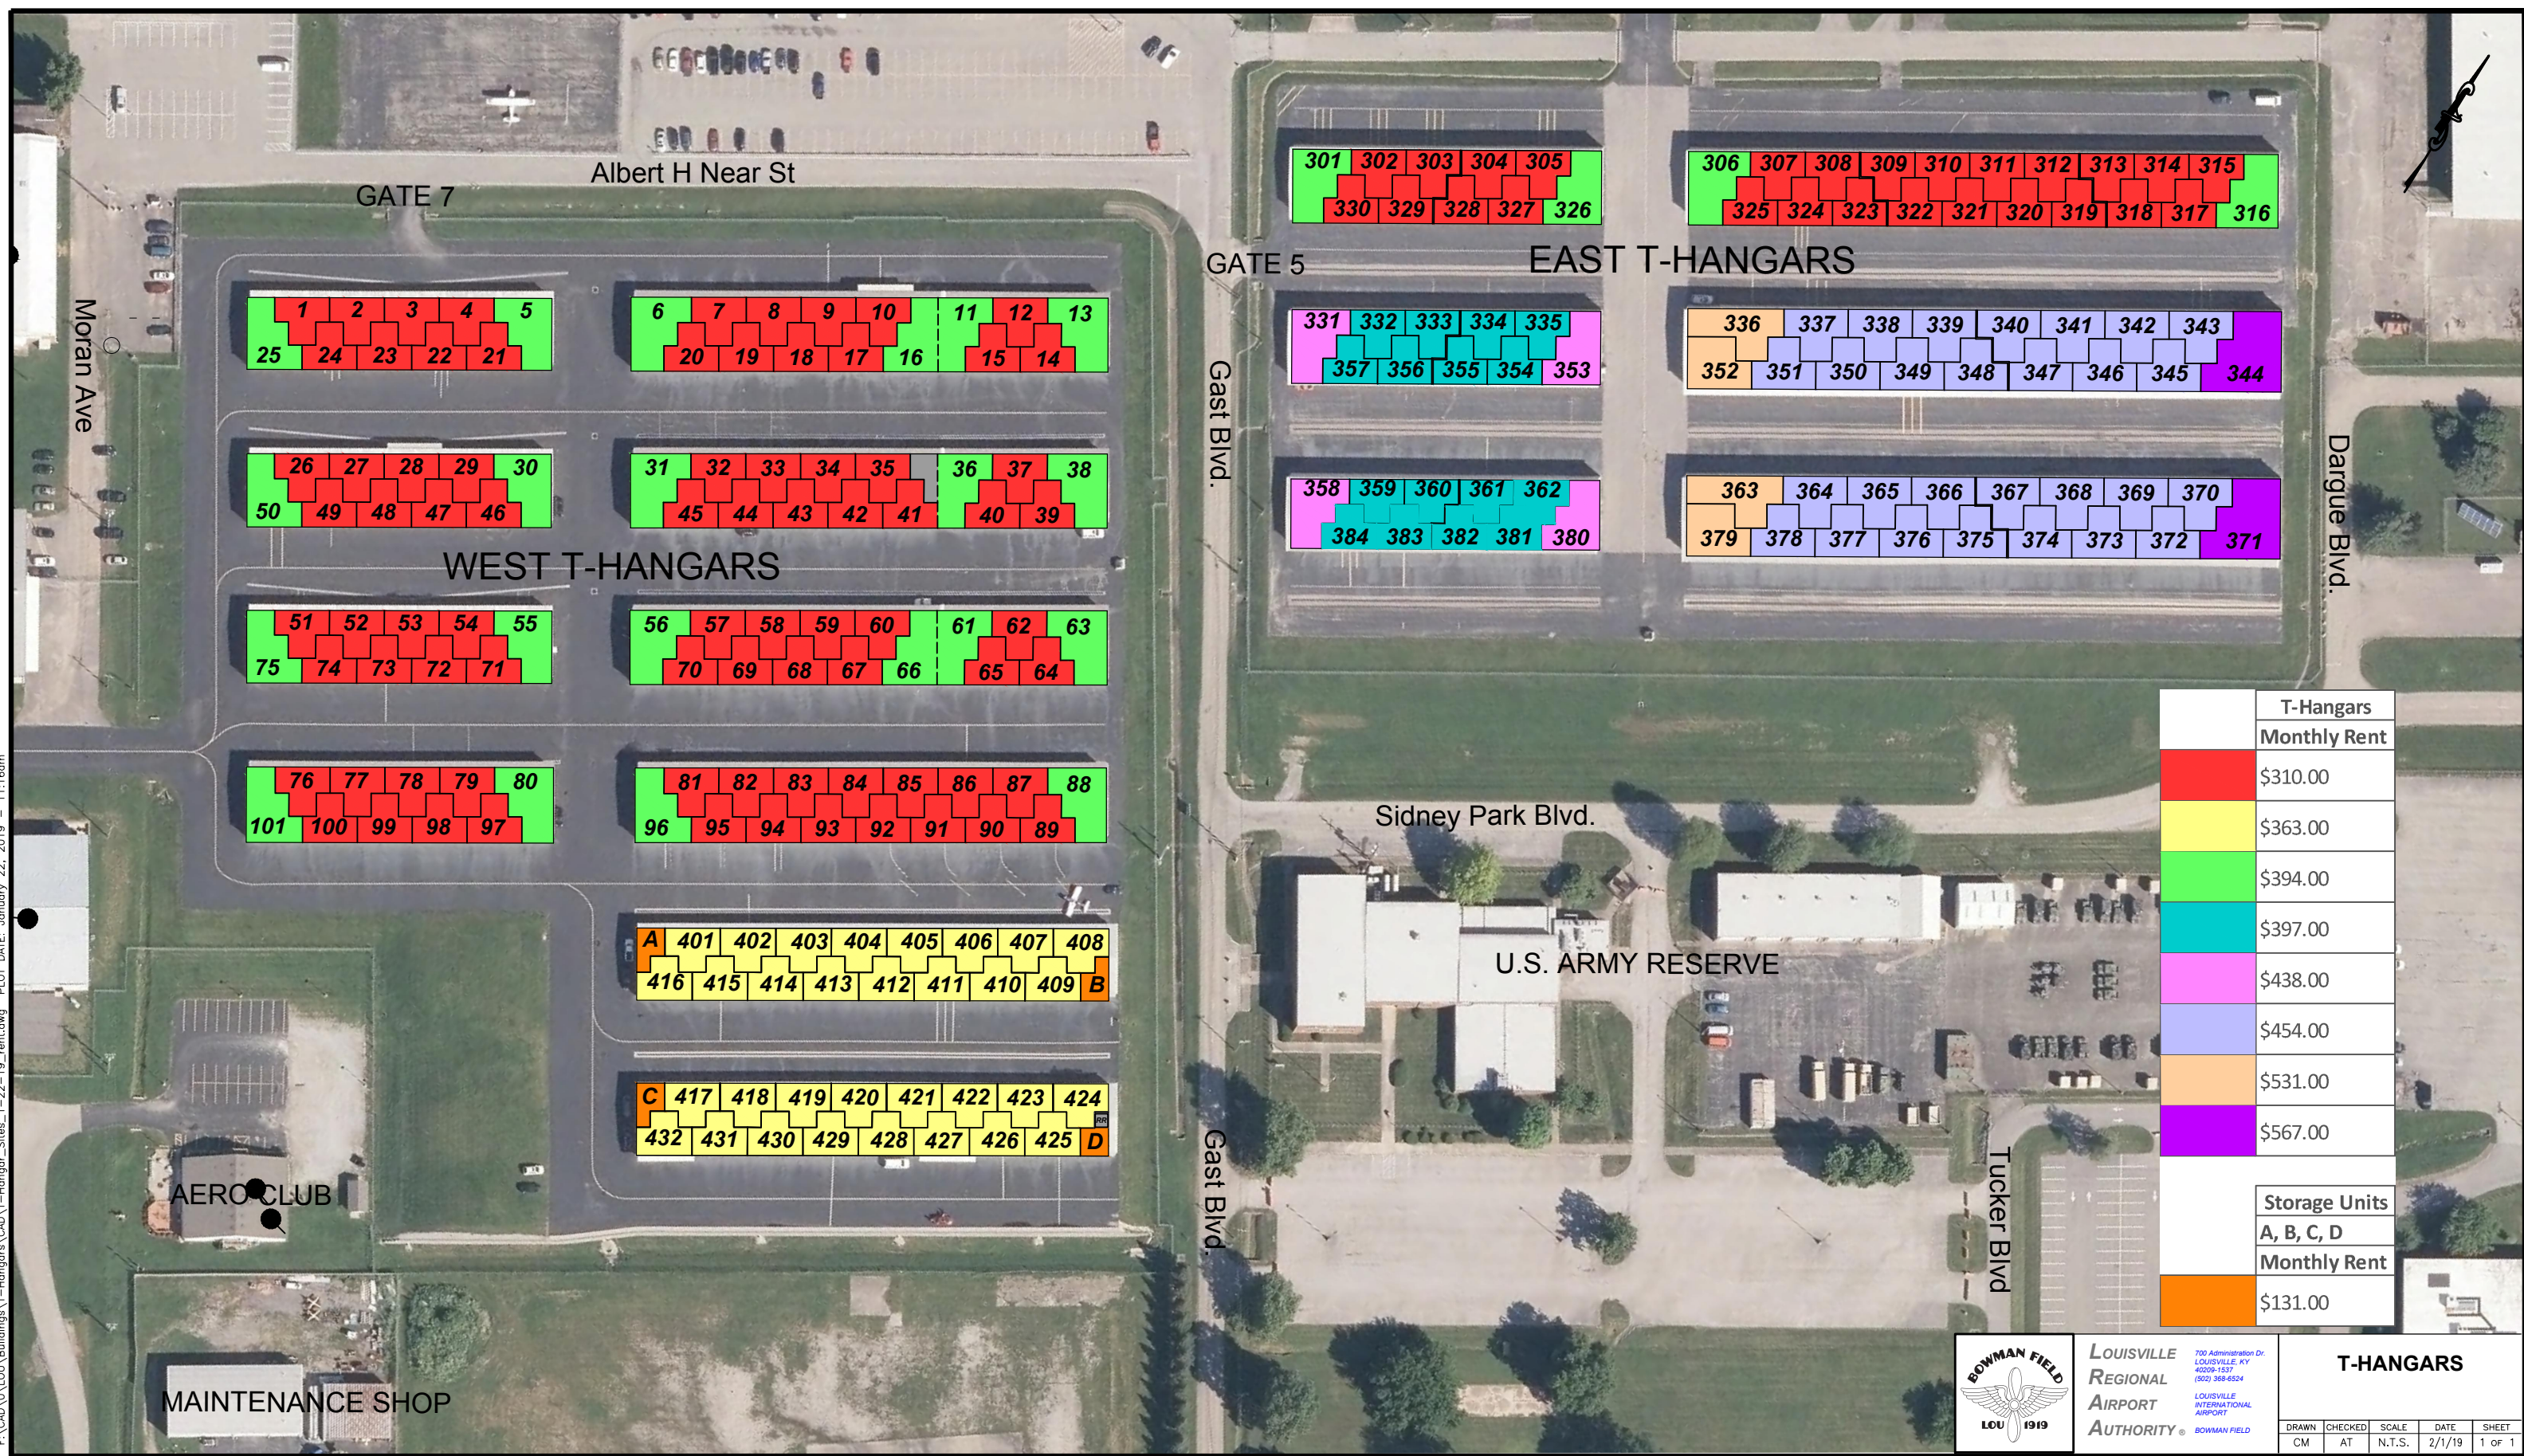

F:\CAD\LOU\Buildings\CAD\T-Hangars\_Sites\_1-22-19\_rent.dwg PLOT DATE: January 22, 2019 - 11:16am

T-Hangars	
Color	Monthly Rent
Red	\$310.00
Yellow	\$363.00
Green	\$394.00
Cyan	\$397.00
Magenta	\$438.00
Blue	\$454.00
Orange	\$531.00
Purple	\$567.00
Storage Units	
A, B, C, D	Monthly Rent
Orange	\$131.00

### T-Hangar Dimensions

T-Hangar Type	Hangar Depth	Door Height X Door Width	Monthly Rent
Standard (Regular)	32'	12' x 40'	\$310
Standard (Newest)	32'	11' 8" x 40'	\$363
Oversize End	52'	12' x 41'	\$394
XL	36'	12' x 41'	\$397
Oversize End	55'	12' x 43'	\$438
XXL	39'	14' x 48'	\$454
XL End	39'	14' x 48'	\$531
XXL End	60'	14' x 48'	\$567

**T-HANGARS**

DRAWN	CHECKED	SCALE	DATE	SHEET
CM	AT	N.T.S.	8/1/17	1 OF 1