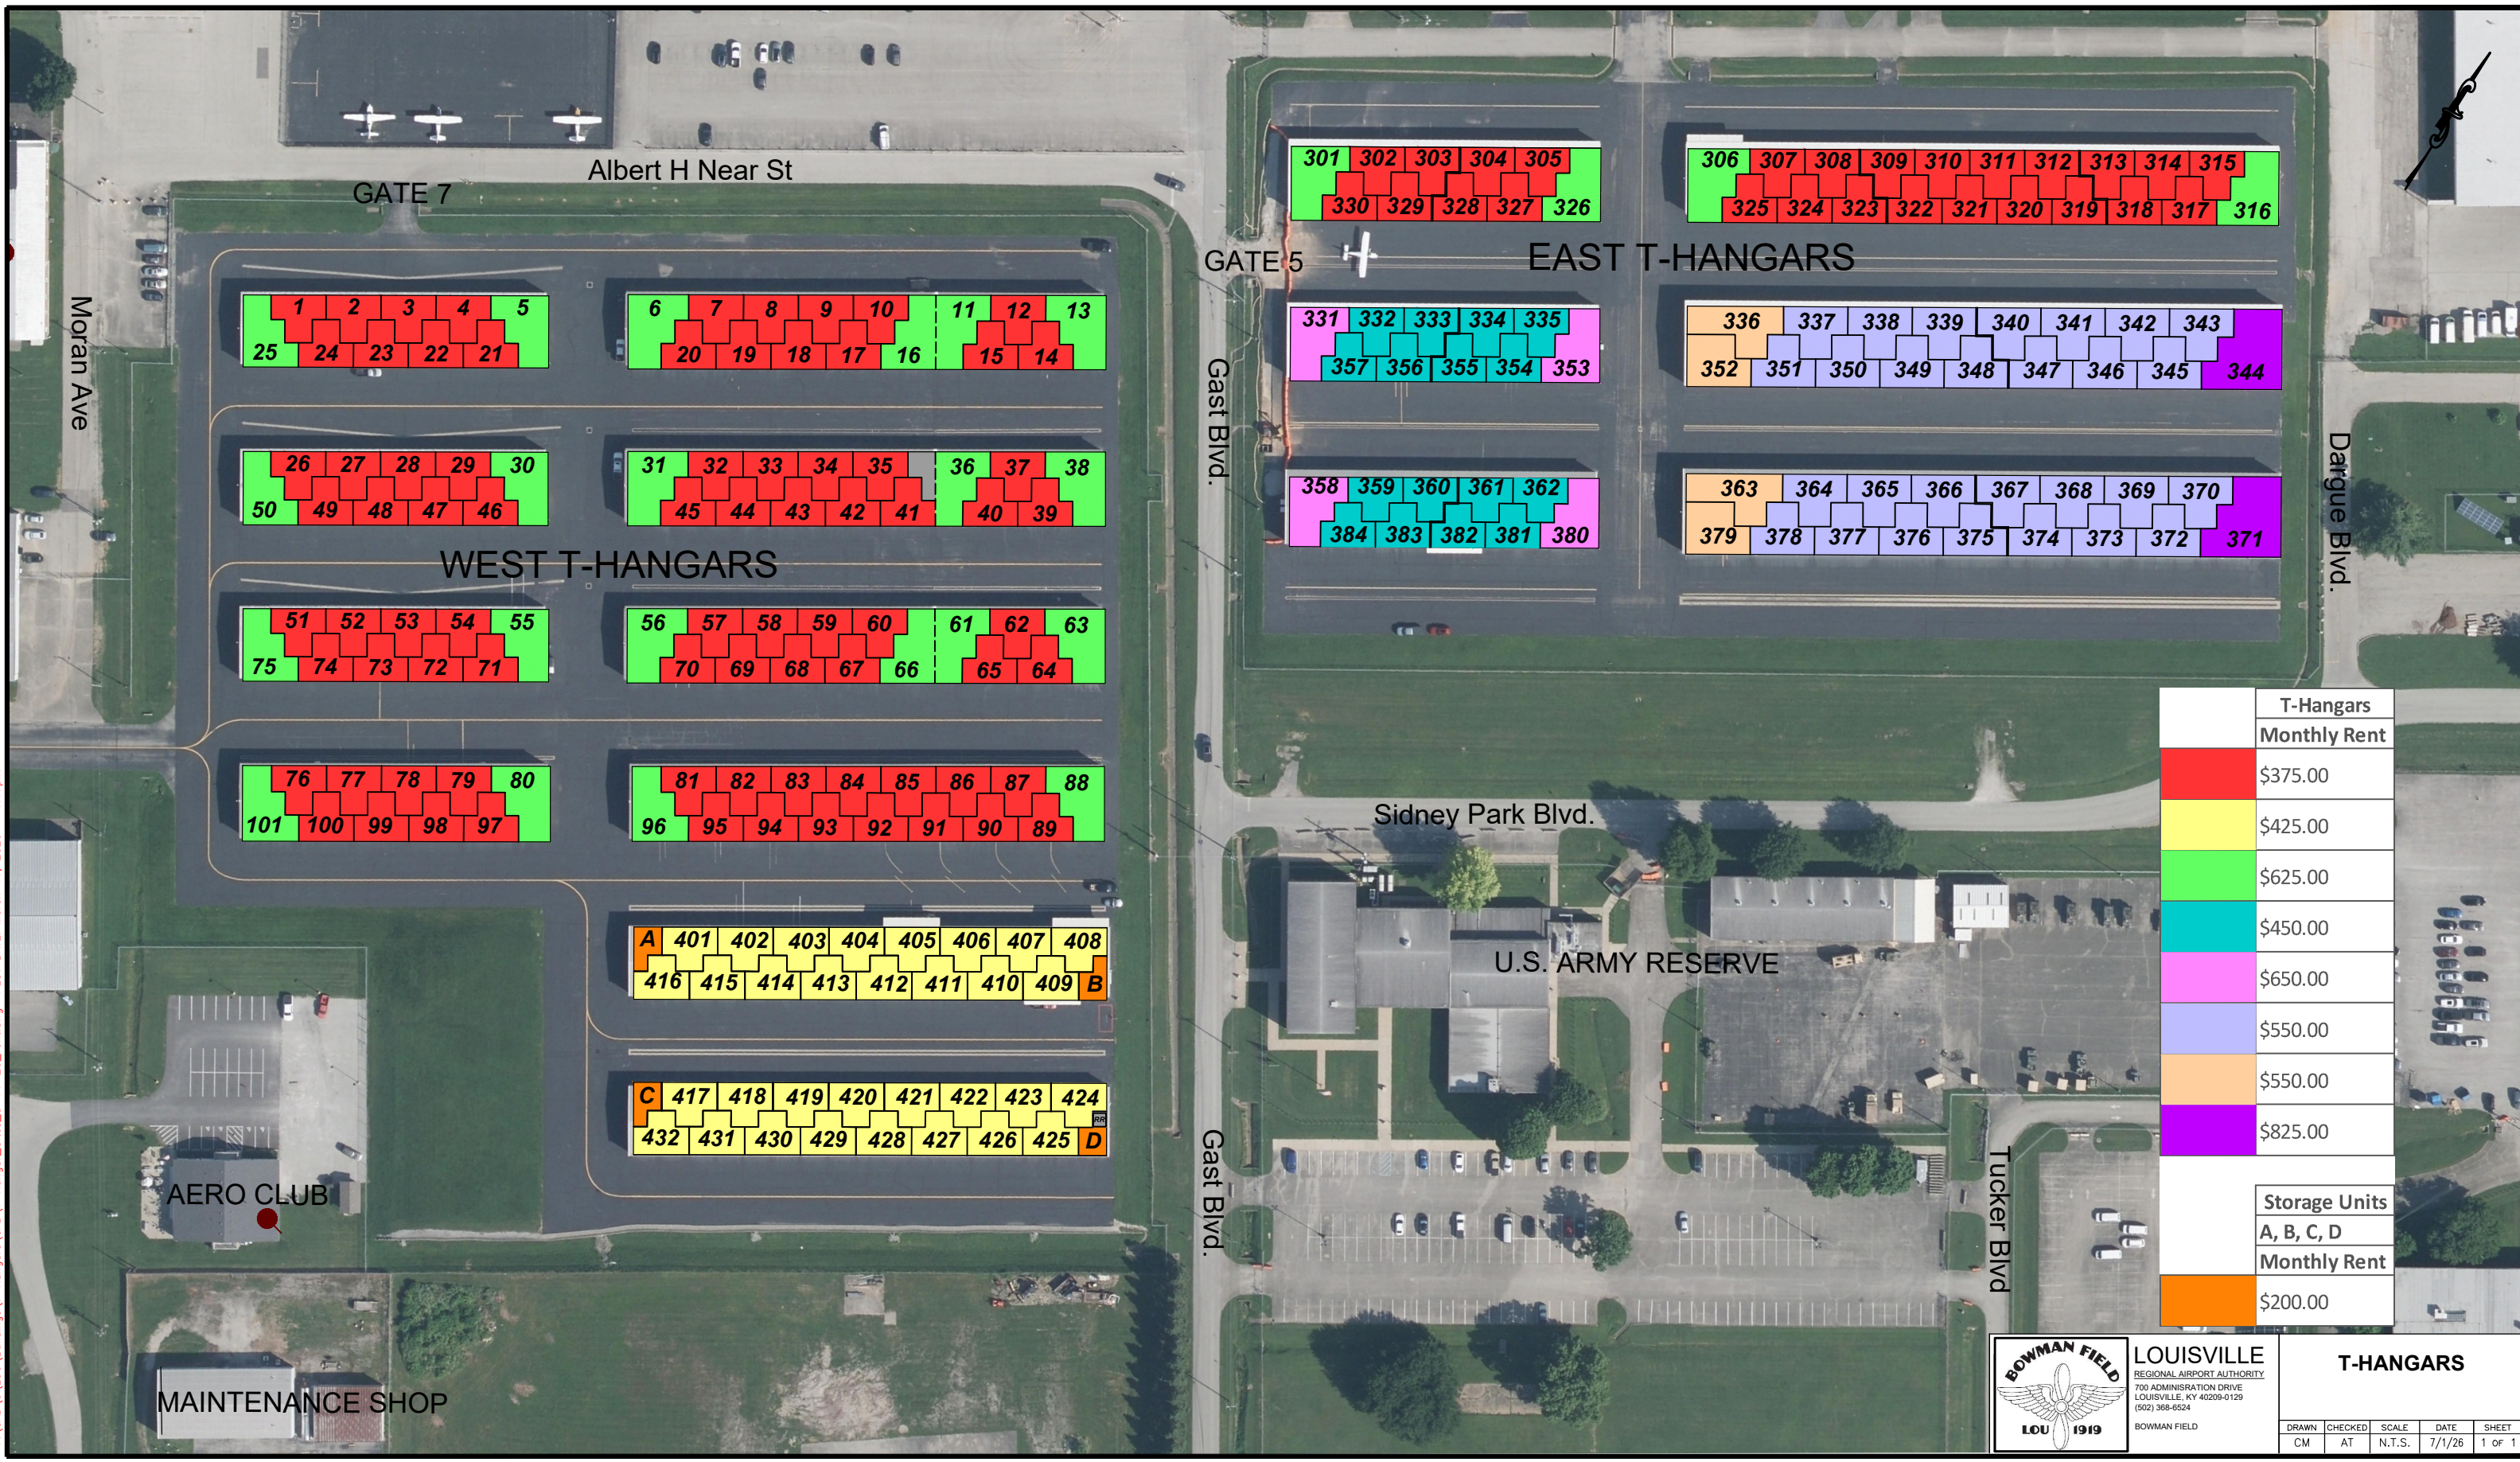

F:\CAD\LOU\Buildings\T-Hangars\CAD\T-Hangar_Sites_3-11-26_rent.dwg PLOT DATE: March 11, 2026 1:17pm

T-Hangars	
Color	Monthly Rent
Red	\$375.00
Yellow	\$425.00
Green	\$625.00
Cyan	\$450.00
Magenta	\$650.00
Light Blue	\$550.00
Orange	\$550.00
Purple	\$825.00
Storage Units	
Color	Monthly Rent
White	A, B, C
Orange	D
Orange	\$200.00